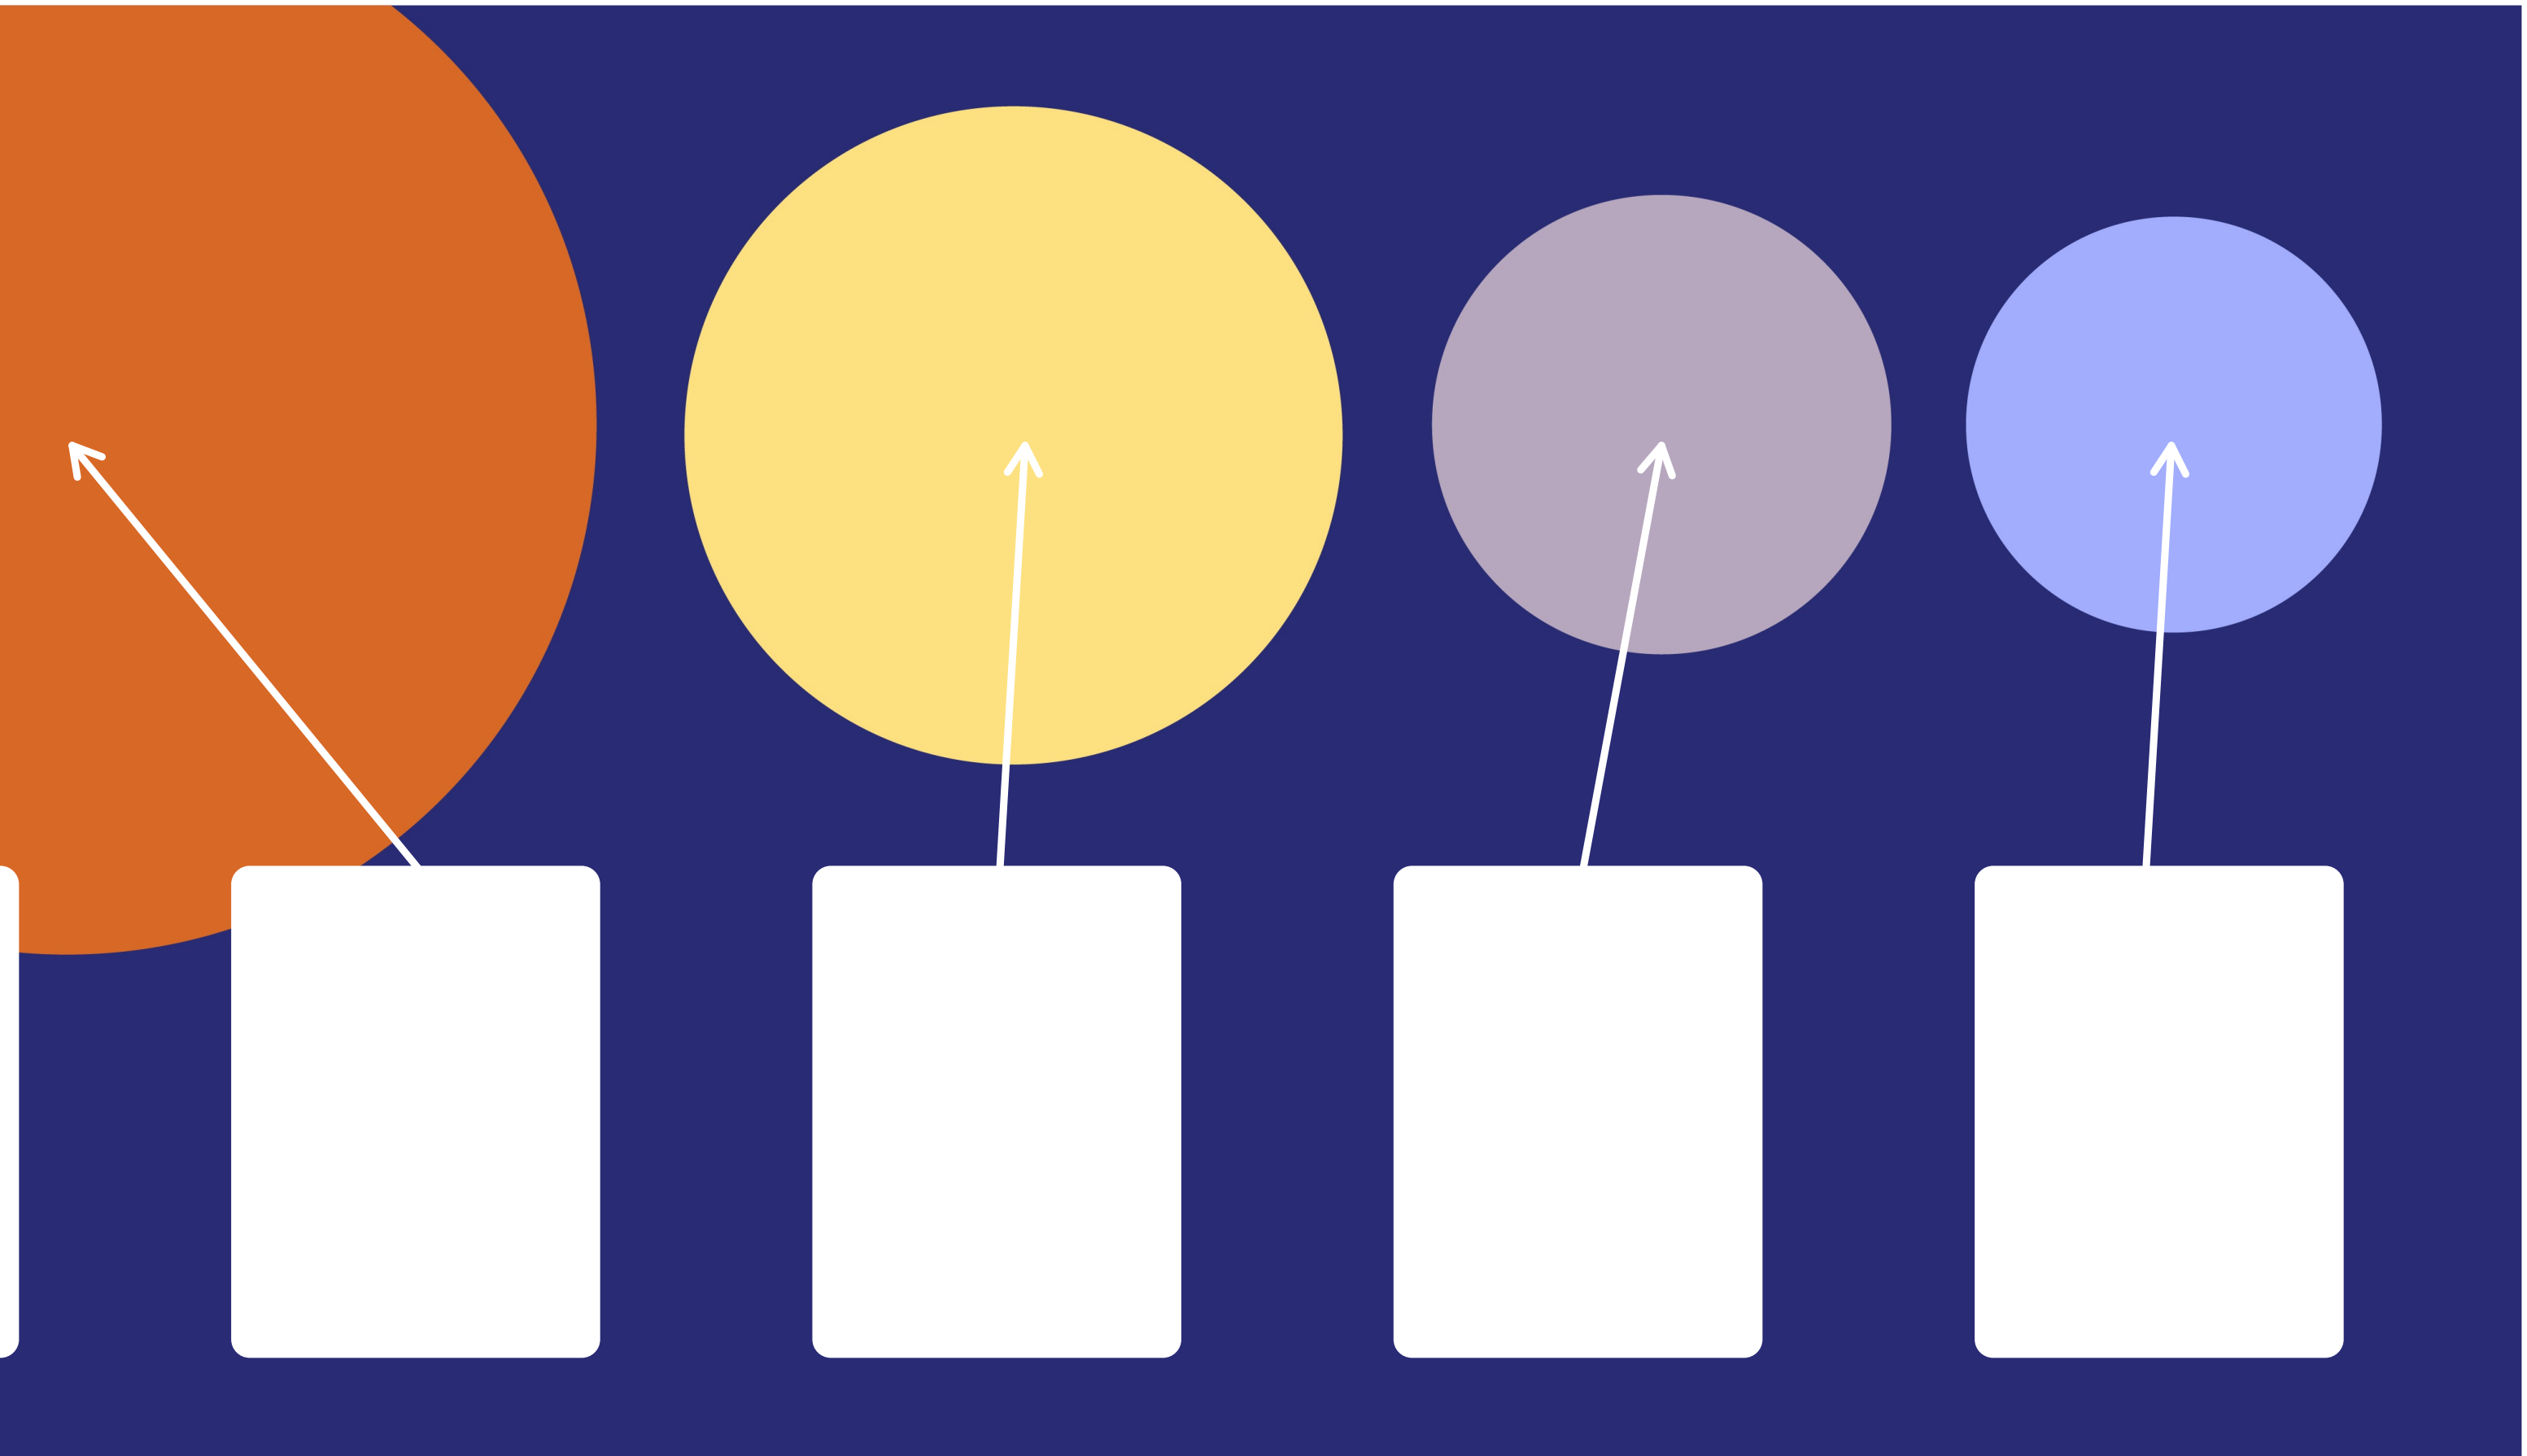

Do you

know

all

the planets

in

the Solar System?

Can

you

stick the cards

to

the poster?